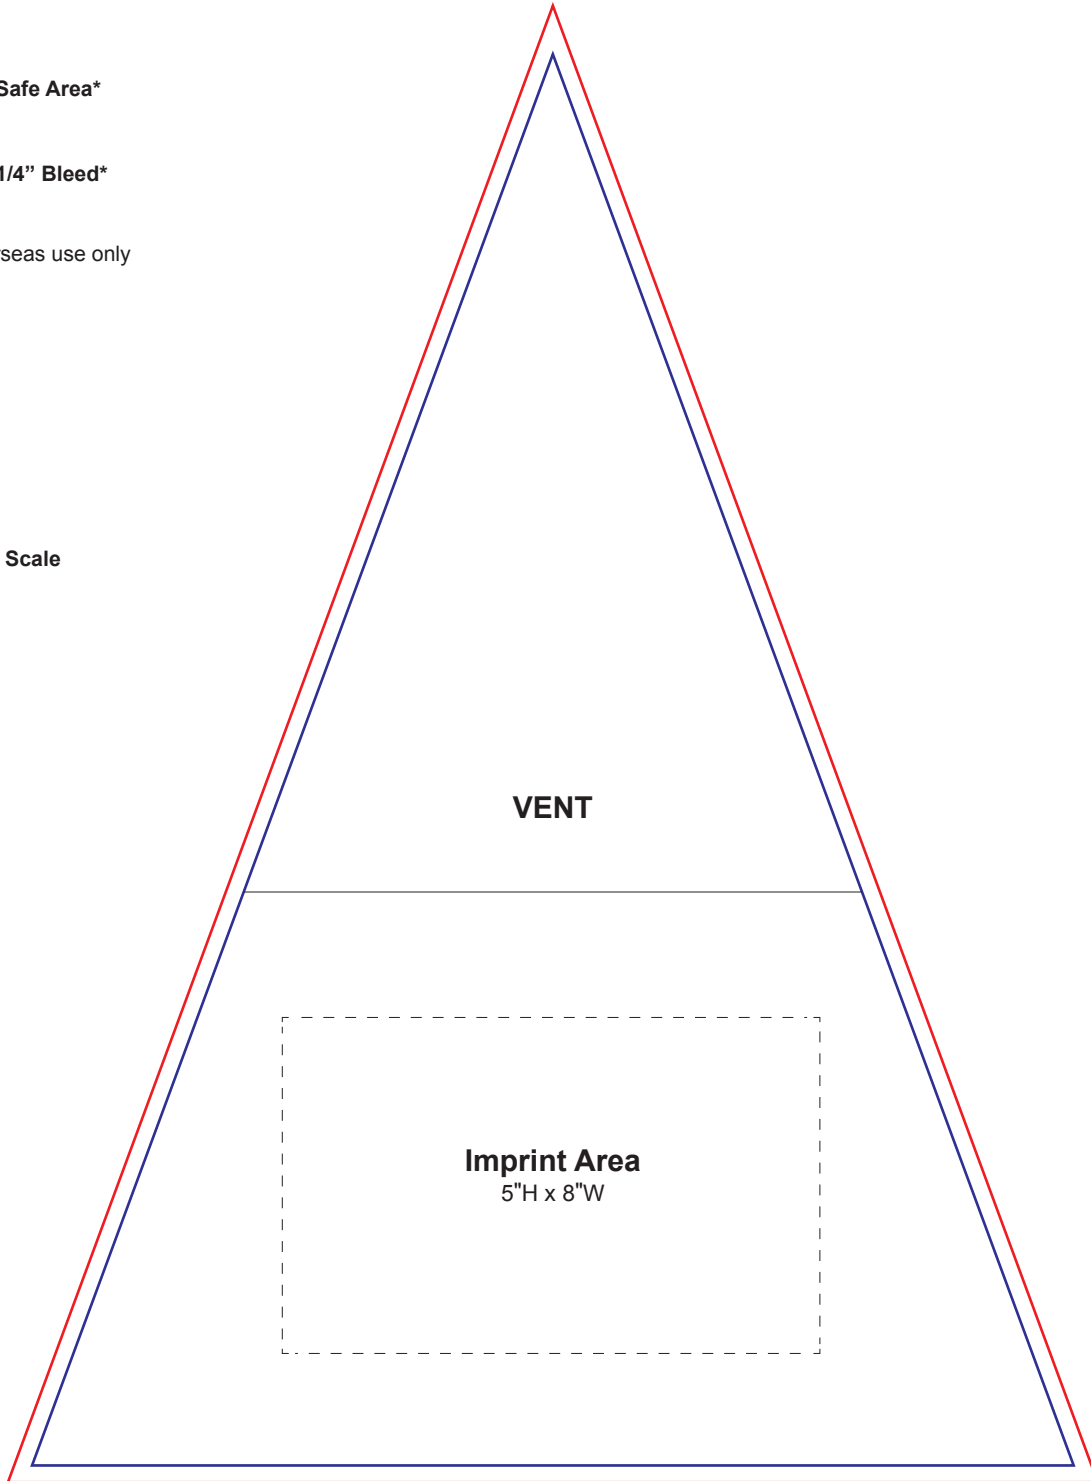

**SB-1310** (Formerly Item# 488FGR-V)

 **Safe Area\***

 **1/4" Bleed\***

\*For custom overseas use only

Panel Is At 35% Scale

↑  
Height: 21"

← Width: 15.5" →